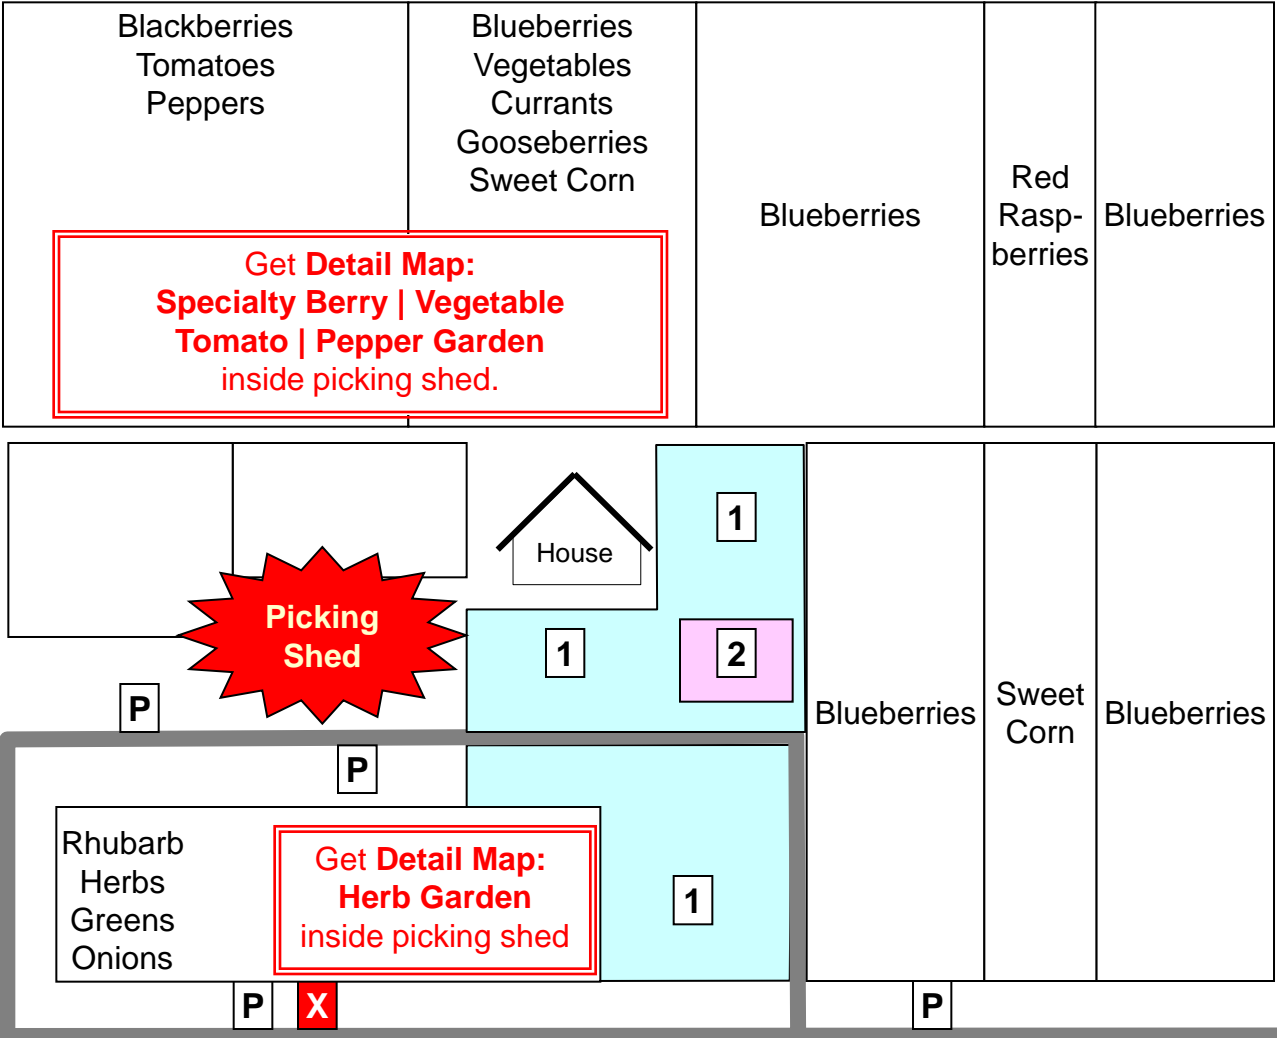

# Pontious Farm

We grow 'em.

You pick 'em.

For orientation only. Not to scale.

**Get Detail Map:  
Specialty Berry | Vegetable  
Tomato | Pepper Garden  
inside picking shed.**

**Picking  
Shed**

**Get Detail Map:  
Herb Garden  
inside picking shed**

**Key**

- Pontious Farm Picking Shed
- Parking
- Potty house
- Picnic area
- Playground
- Petting zoo

Barn

3

Machine Shed

217/762-7714

PO Box 70, 1958 Blueberry Lane  
White Heath, IL 61884

www.pontiousfarm.com